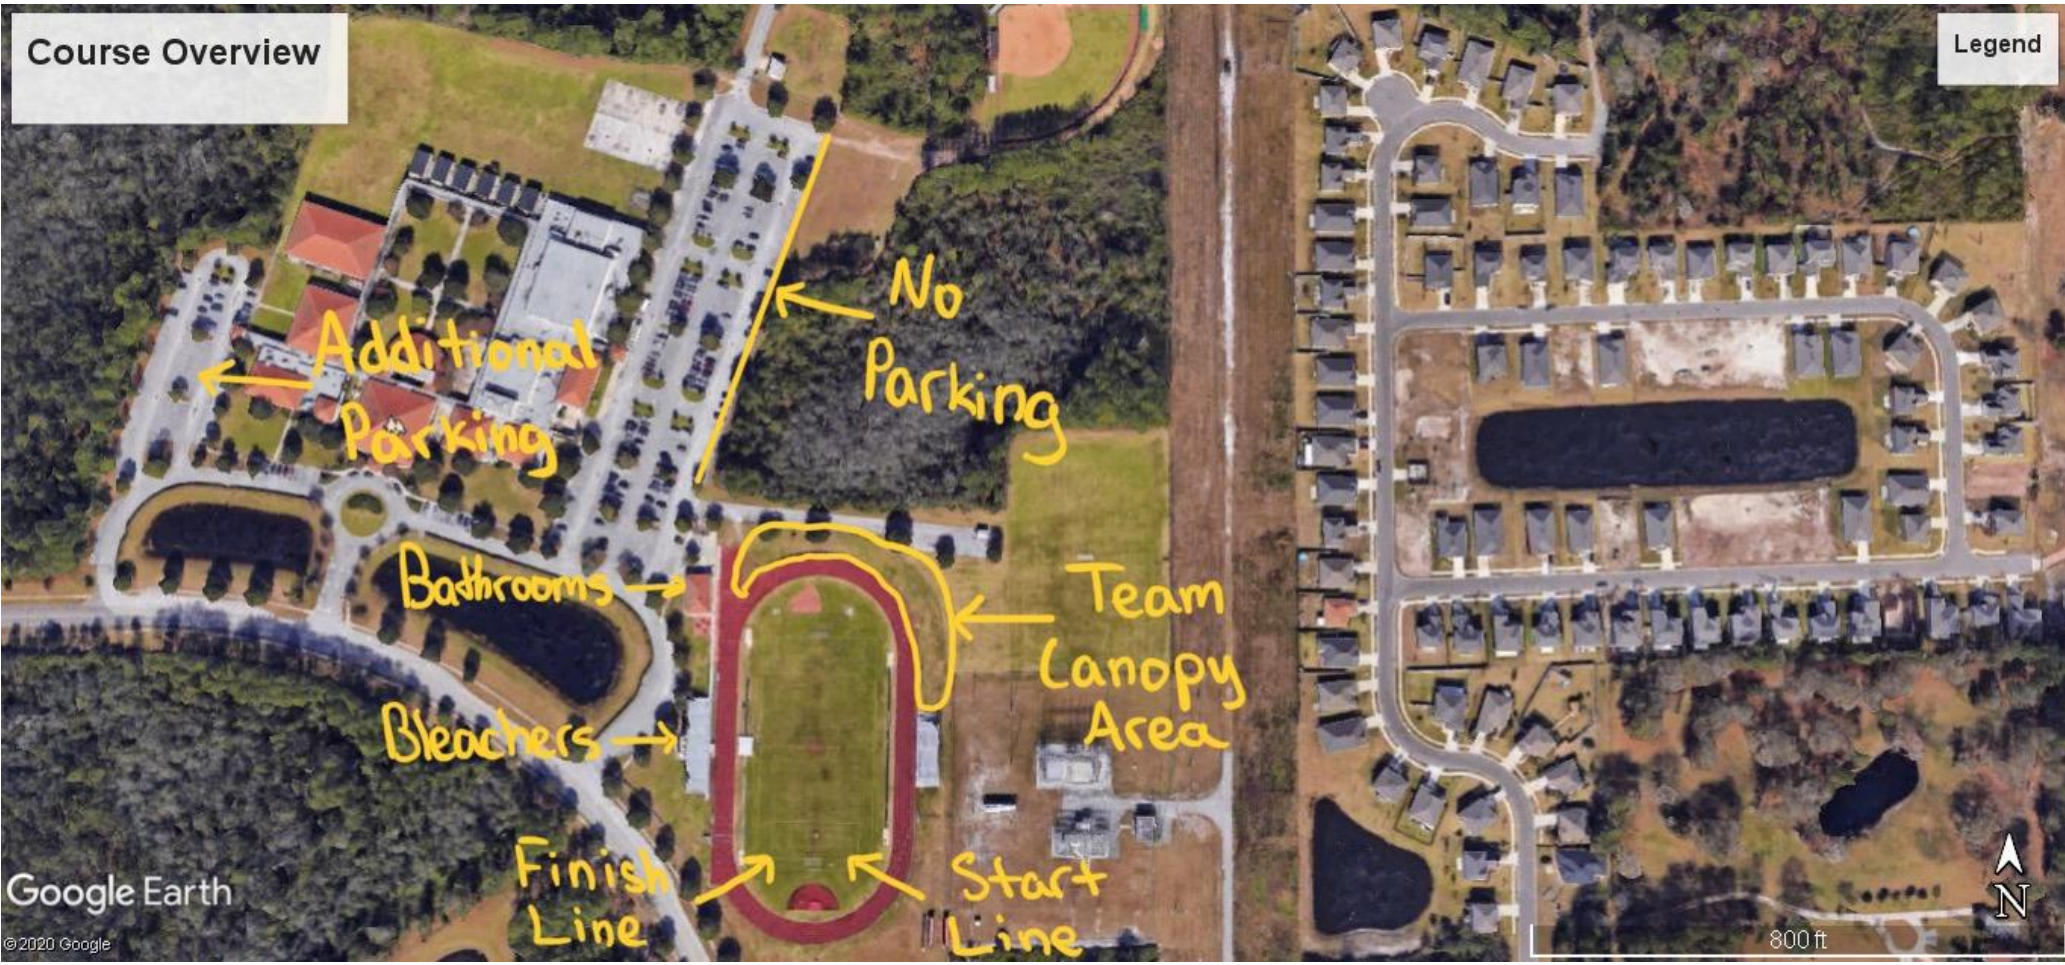

Course Overview

Legend

1K course

Write a description for your map.

Legend

Finish Finish Start

Google Earth

©2020 Google

400 ft

2K Course

Legend

Google Earth

© 2020 Google

Finish Start

1K

1000 ft

3K Course

Write a description for your map.