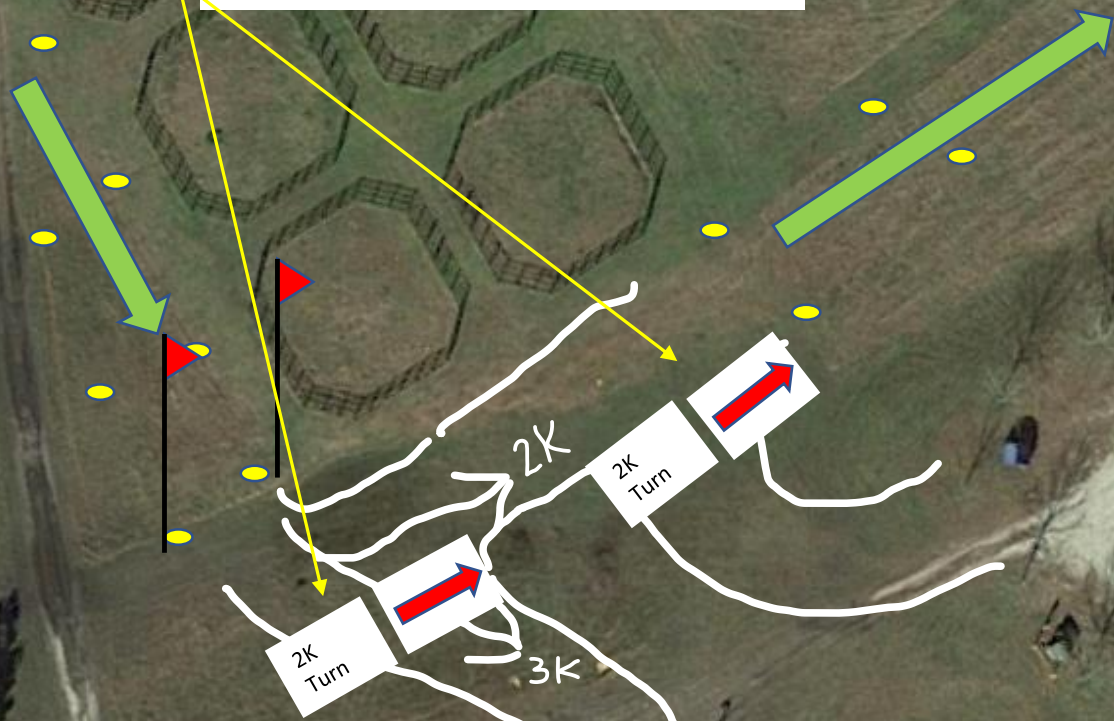

## Jacksonville Equestrian General Area Layout

1. Upon entry to the facility follow the access road straight through the first stop
2. Take first right after entering traffic circle
3. Follow access road around to the north entrance to parking
4. Park anywhere
5. Please leave spaces near start line for handicapped parking
6. Team tents are in field close to main entrance to facility
7. Restrooms are inside the main building, go in the entrance near the start / finish line
8. The start line and finish line are setup to allow for a great deal of spectator viewing. Please do not go out onto the field, remain behind the roped off area.

# Jacksonville Equestrian Center 2K Course

The course has 2 laps  
Green Line – First Lap  
Blue Line – Second Lap

1. After the start turn left at the end of the field
2. Continue along the access road
3. Turn left at the end of the black horse stalls
4. 1<sup>st</sup> Lap – go straight past the paddocks on the left, then turn left and repeat the course  
2<sup>nd</sup> Lap – go straight to the finish line

Runners in the 3K race go straight after the black horse stalls.  
A red arrow sign blocks the turn..

Jacksonville Equestrian Center  
3K race markings at the black horse stalls

# Jacksonville Equestrian Center 2K Turn markings

Runners in the 2K race make a left turn at the black horse stalls on the service road.

Red arrow signs and 2K Turn signs block the 3K course and force runners to turn left.