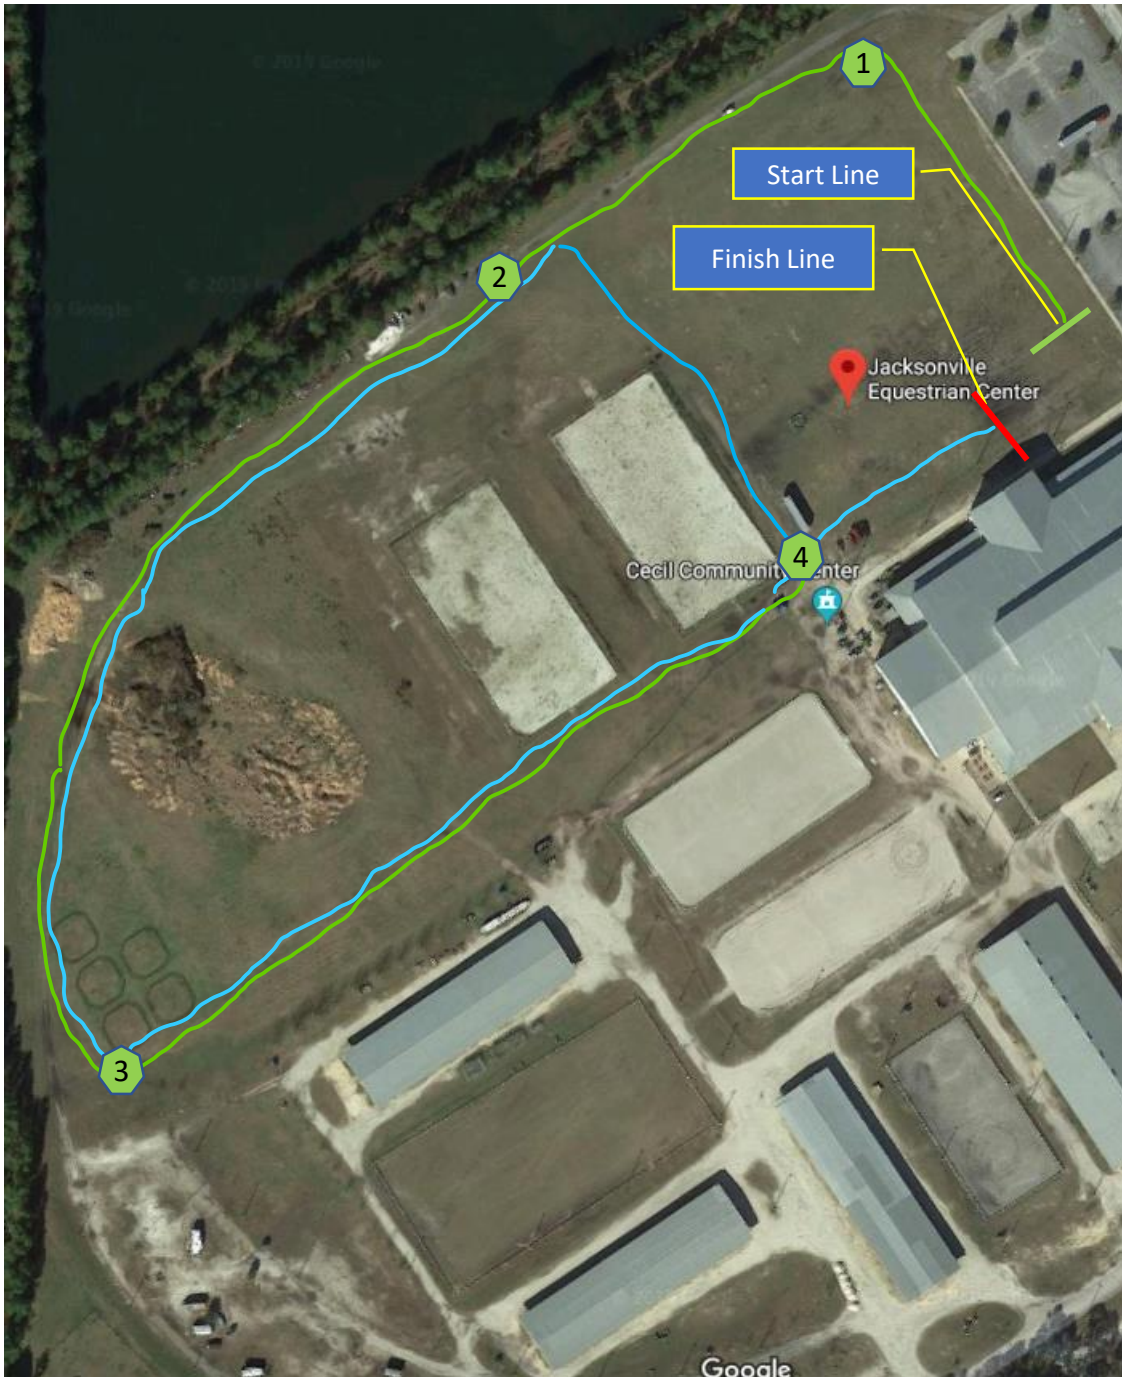

## Jacksonville Equestrian General Area Layout

1. Upon entry to the facility follow the access road straight through the first stop
2. Take first right after entering traffic circle
3. Follow access road around to the north entrance to parking
4. Park anywhere
5. Please leave spaces near start line for handicapped parking
6. Team tents are in field close to main entrance to facility
7. Restrooms are inside the main building, go in the entrance near the start / finish line
8. The start line and finish line are setup to allow for a great deal of spectator viewing. Please do not go out onto the field, remain behind the roped off area.

# Jacksonville Equestrian Center 3K Course

The course has 2 laps  
Green Line – First Lap  
Blue Line – Second Lap

1. After the start turn left at the end of the field
2. Continue along the access road
3. Turn left and continue toward the horse paddock
4. Turn left after crossing the street
5. Turn back to the left and follow the road on the other side of the barn
6. Turn right at the end of the barn
7. Turn right at the black horse stalls
8. 1<sup>st</sup> Lap – go straight past the paddocks on the left, then turn left and repeat the course  
2<sup>nd</sup> Lap – go straight to the finish line

# Jacksonville Equestrian Center 2K Course

The course has 2 laps  
Green Line – First Lap  
Blue Line – Second Lap

1. After the start turn left at the end of the field
2. Continue along the access road
3. Turn left at the end of the black horse stalls
4. 1<sup>st</sup> Lap – go straight past the paddocks on the left, then turn left and repeat the course  
2<sup>nd</sup> Lap – go straight to the finish line

Runners in the 3K race go straight after the black horse stalls.  
A red arrow sign blocks the turn..

Jacksonville Equestrian Center  
3K race markings at the black horse stalls