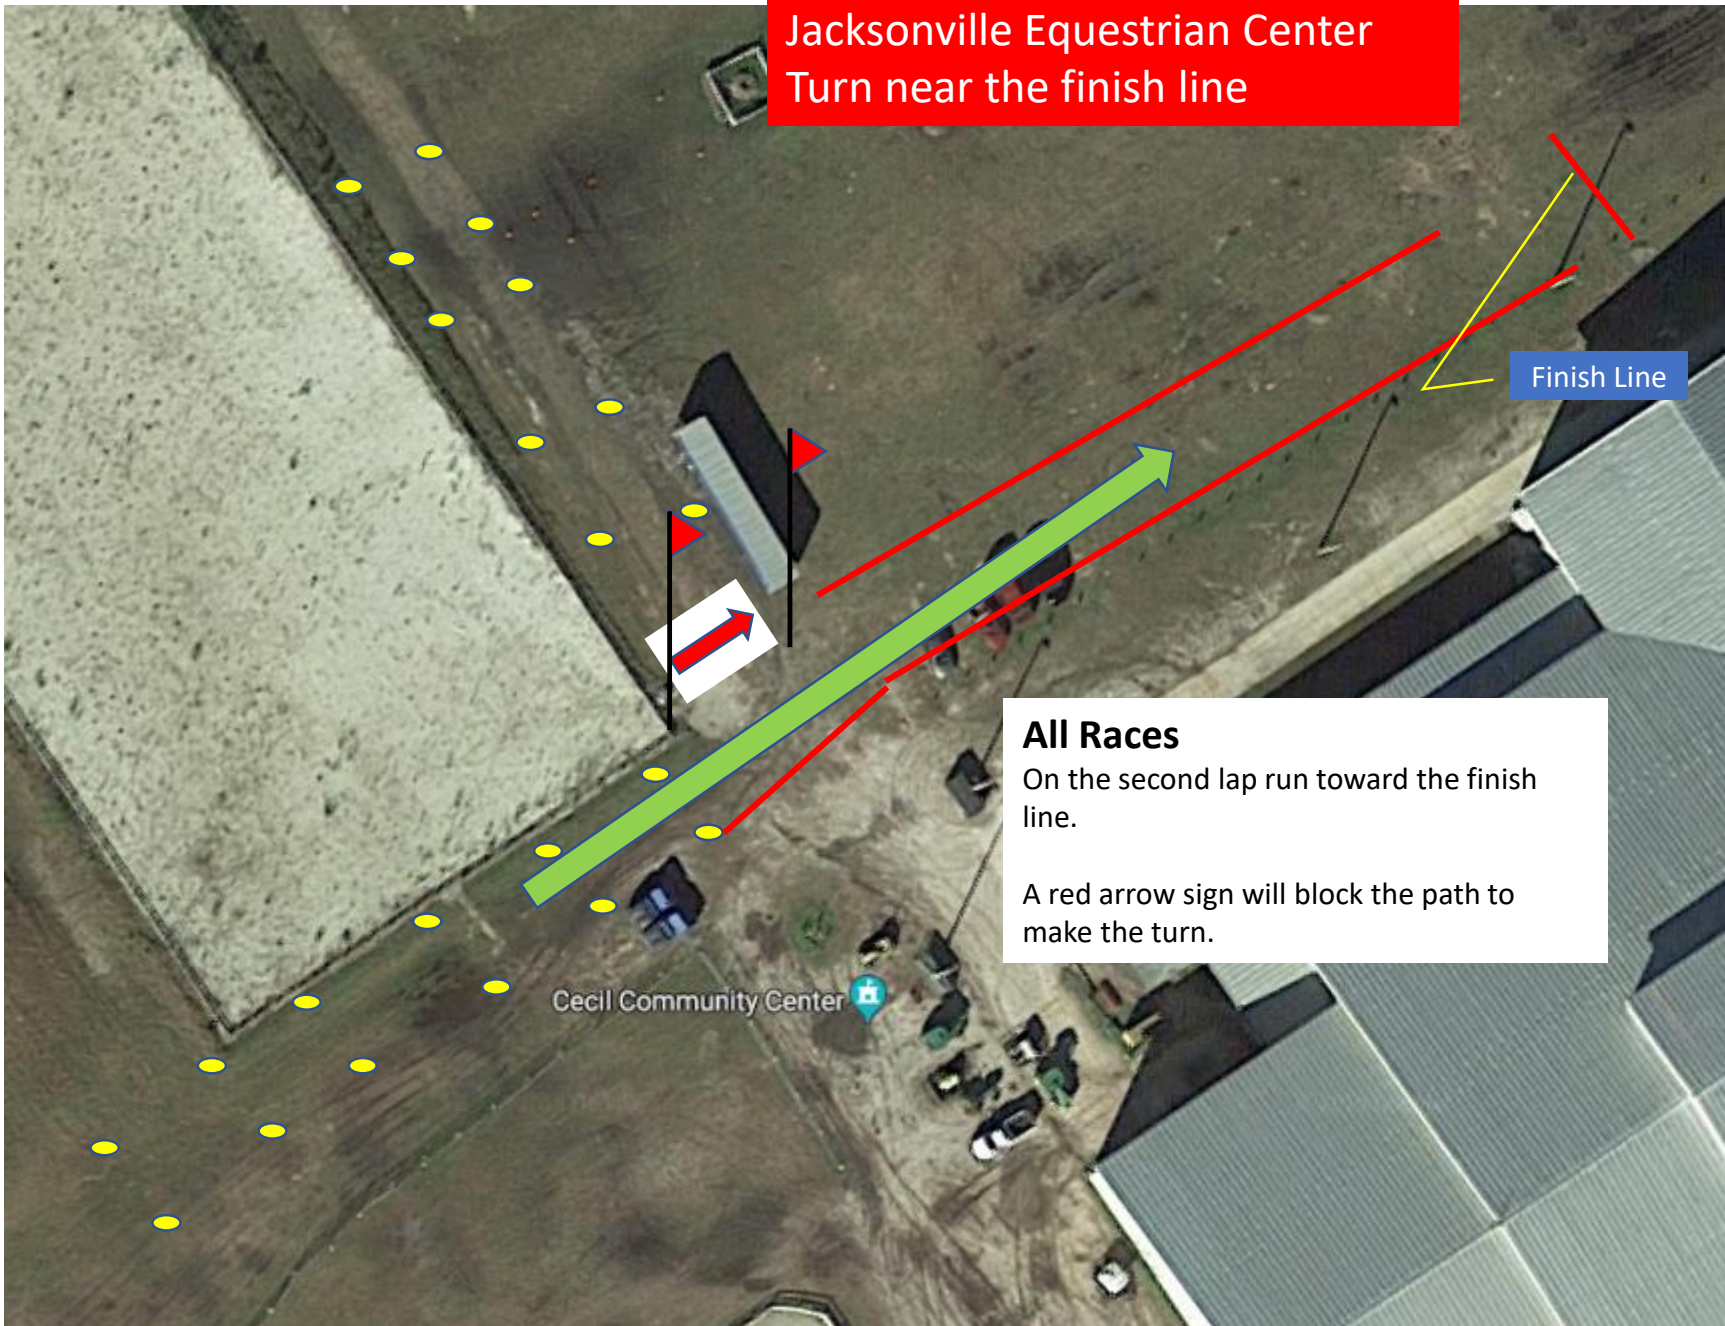

Jacksonville Equestrian Center Turn near the finish line

Finish Line

All Races
On the second lap run toward the finish line.
A red arrow sign will block the path to make the turn.

Cecil Community Center