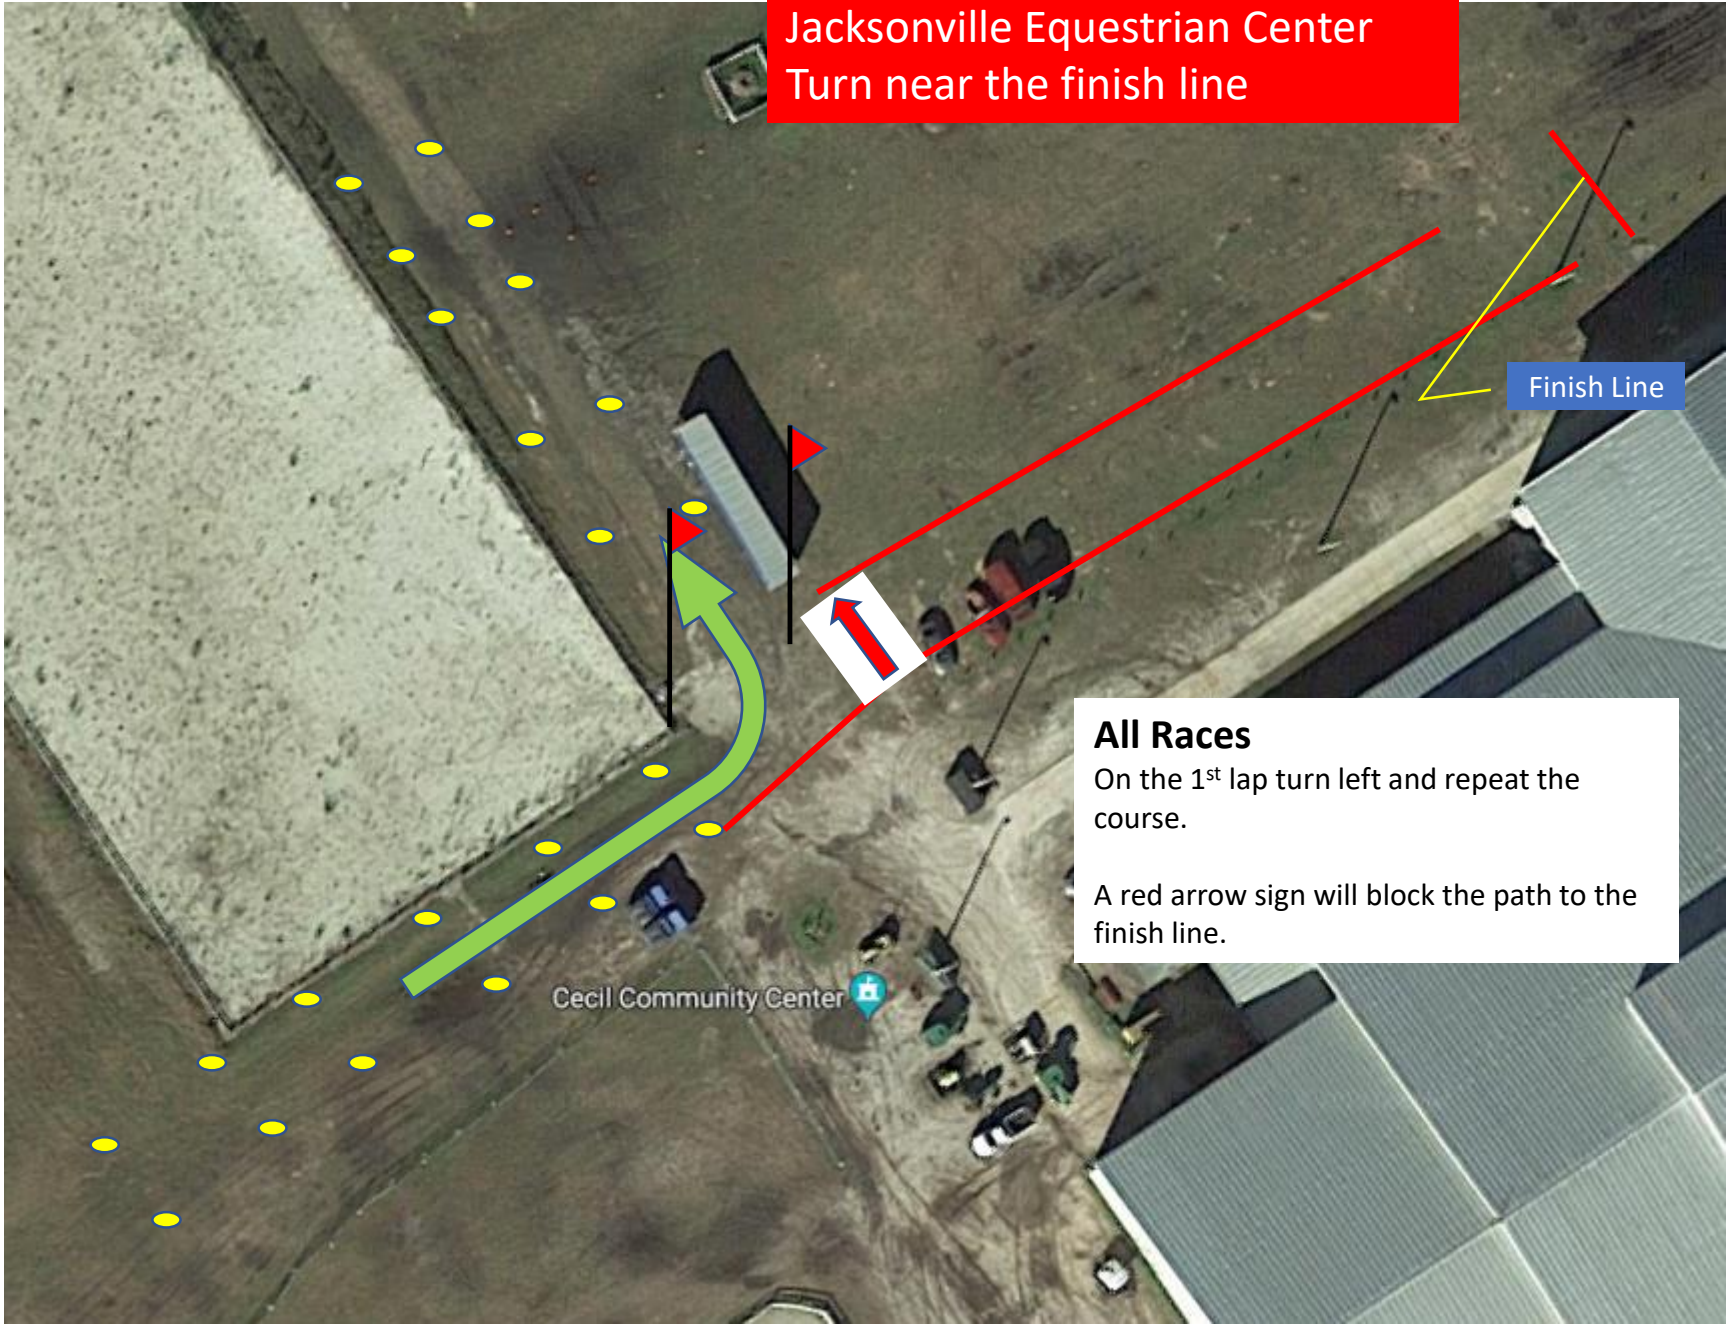

Jacksonville Equestrian Center Turn near the finish line

Finish Line

All Races
On the 1st lap turn left and repeat the course.
A red arrow sign will block the path to the finish line.

Cecil Community Center