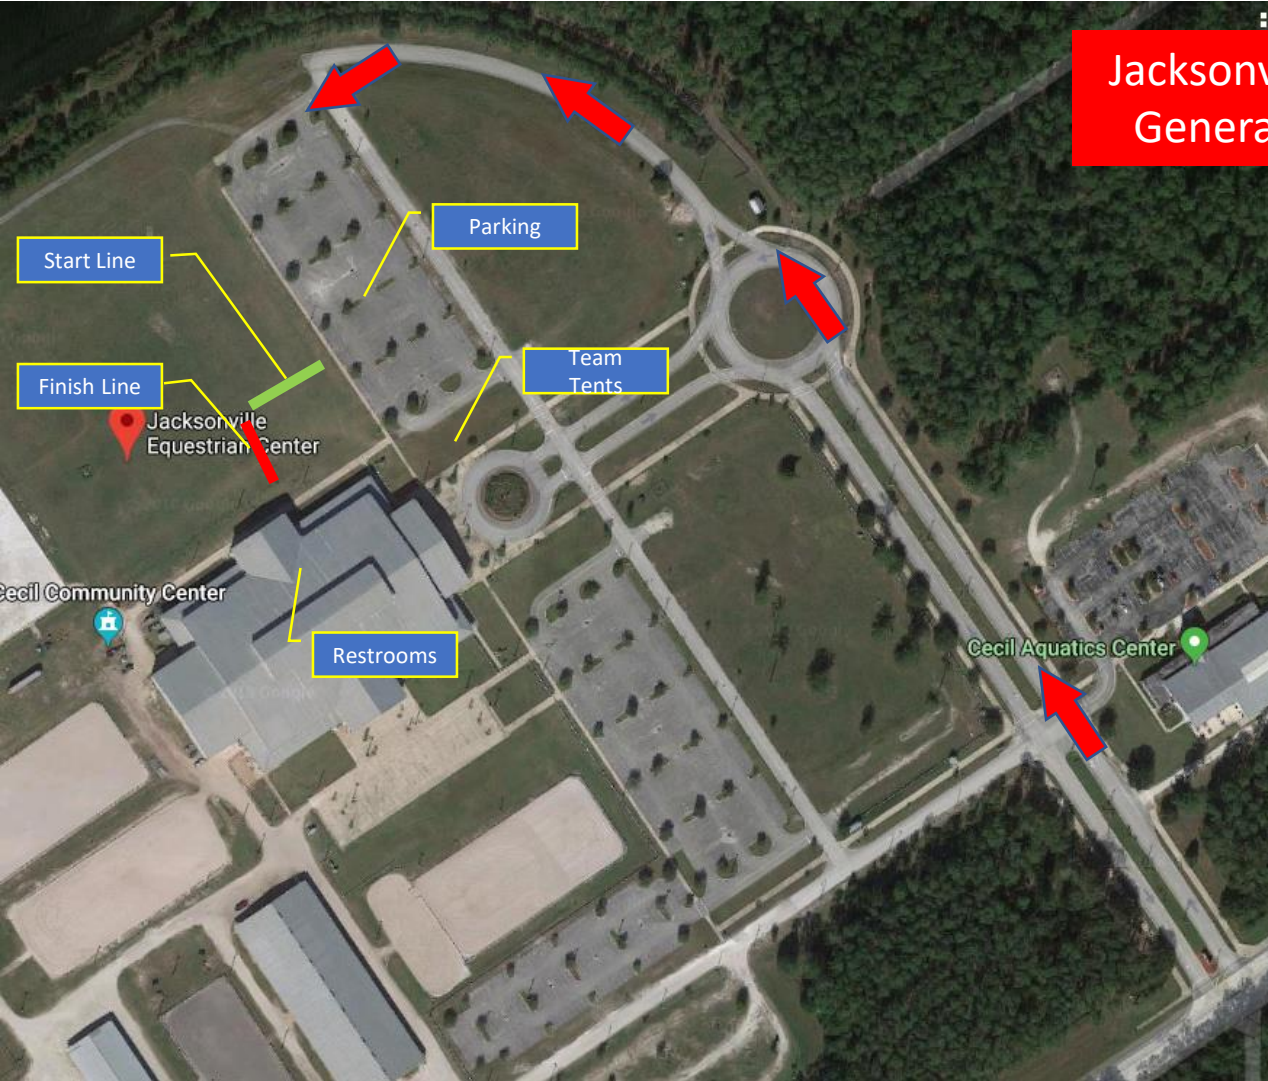

## Jacksonville Equestrian General Area Layout

1. Upon entry to the facility follow the access road straight through the first stop
2. Take first right after entering traffic circle
3. Follow access road around to the north entrance to parking
4. Park anywhere
5. Please leave spaces near start line for handicapped parking
6. Team tents are in field close to main entrance to facility
7. Restrooms are inside the main building, go in the entrance near the start / finish line
8. The start line and finish line are setup to allow for a great deal of spectator viewing. Please do not go out onto the field, remain behind the roped off area.

# Jacksonville Equestrian Center 3K Course

The course has 2 laps  
Green Line – First Lap  
Blue Line – Second Lap

1. After the start turn left at the end of the field
2. Continue along the access road
3. Turn left and continue toward the horse paddock
4. Turn left after crossing the street
5. Turn back to the left and follow the road on the other side of the barn
6. Turn right at the end of the barn
7. Turn right at the black horse stalls
8. 1<sup>st</sup> Lap – go straight past the paddocks on the left, then turn left and repeat the course  
2<sup>nd</sup> Lap – go straight to the finish line

# Jacksonville Equestrian Center 2K Course

The course has 2 laps  
Green Line – First Lap  
Blue Line – Second Lap

1. After the start turn left at the end of the field
2. Continue along the access road
3. Turn left at the end of the black horse stalls
4. 1<sup>st</sup> Lap – go straight past the paddocks on the left, then turn left and repeat the course  
2<sup>nd</sup> Lap – go straight to the finish line

Runners in the 3K race go straight after the black horse stalls.  
A red arrow sign blocks the turn..

Jacksonville Equestrian Center  
3K race markings at the black horse stalls