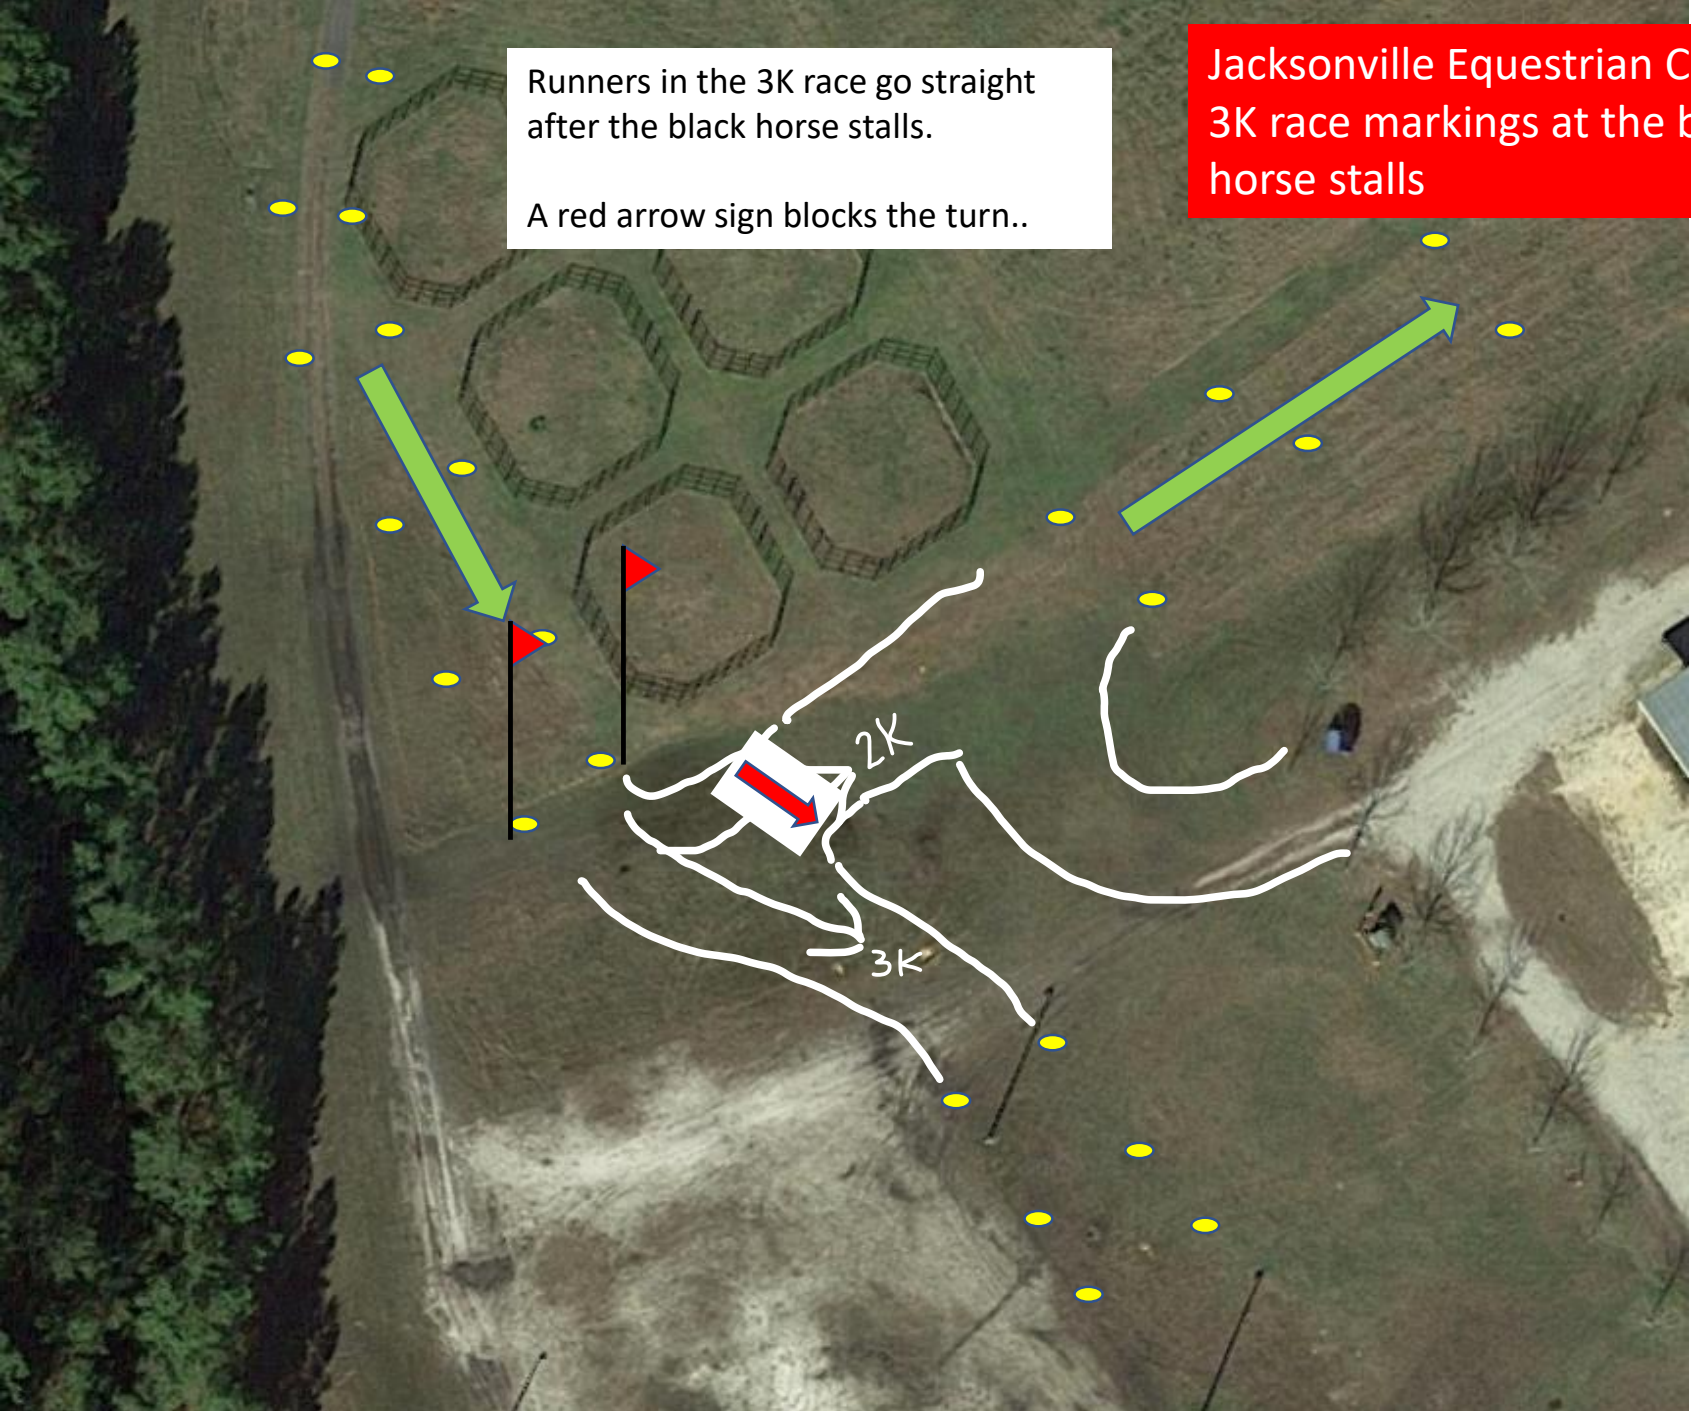

# Jacksonville Equestrian Center 3K Course

The course has 2 laps  
Green Line – First Lap  
Blue Line – Second Lap

1. After the start turn left at the end of the field
2. Continue along the access road
3. Turn left and continue toward the horse paddock
4. Turn left after crossing the street
5. Turn back to the left and follow the road on the other side of the barn
6. Turn right at the end of the barn
7. Turn right at the black horse stalls
8. 1<sup>st</sup> Lap – go straight past the paddocks on the left, then turn left and repeat the course  
2<sup>nd</sup> Lap – go straight to the finish line

# Jacksonville Equestrian Center 2K Course

The course has 2 laps  
Green Line – First Lap  
Blue Line – Second Lap

1. After the start turn left at the end of the field
2. Continue along the access road
3. Turn left at the end of the black horse stalls
4. 1<sup>st</sup> Lap – go straight past the paddocks on the left, then turn left and repeat the course  
2<sup>nd</sup> Lap – go straight to the finish line

Runners in the 3K race go straight after the black horse stalls.  
A red arrow sign blocks the turn..

Jacksonville Equestrian Center  
3K race markings at the black horse stalls

# Jacksonville Equestrian Center 2K Turn markings

Runners in the 2K race make a left turn at the black horse stalls on the service road.

Red arrow signs and 2K Turn signs block the 3K course and force runners to turn left.