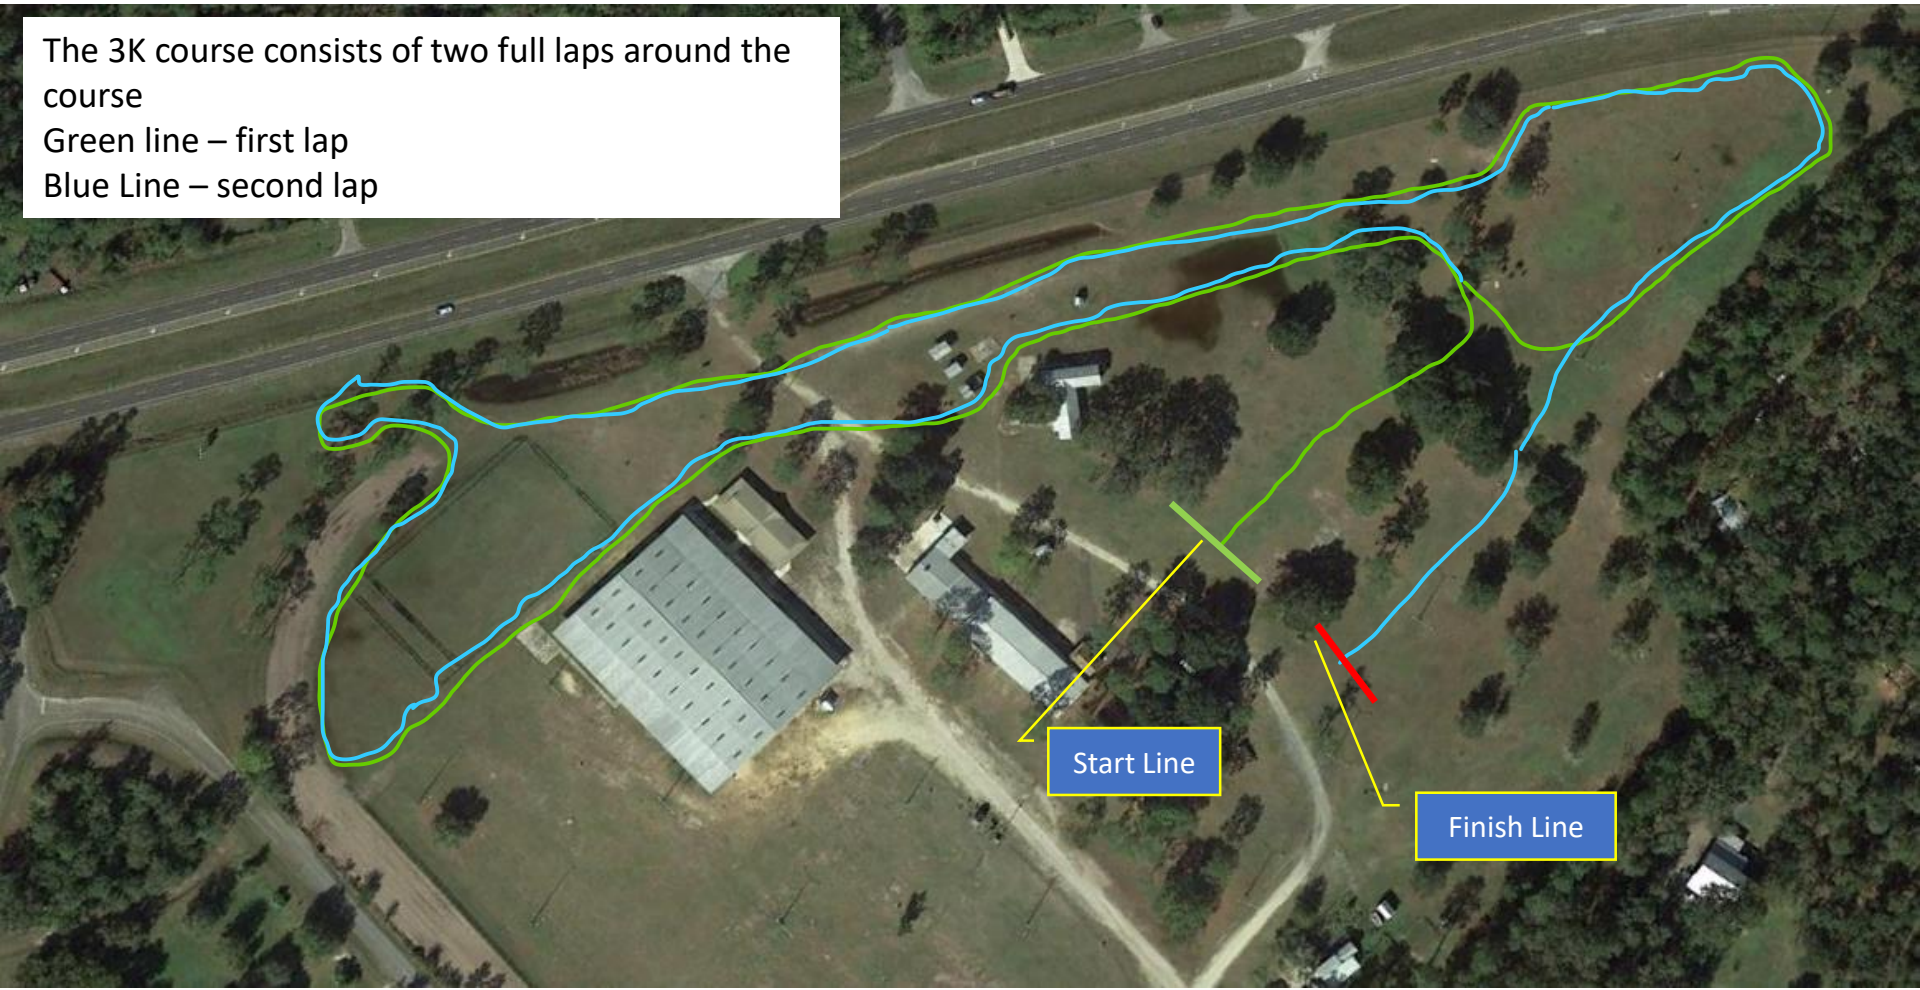

# St Johns County Fairgrounds 3K, 2K, and 1K Course Markings

# St Johns County Fairgrounds 3K Course

The 3K course consists of two full laps around the course

Green line – first lap

Blue Line – second lap

# St Johns County Fairgrounds 2K Course

# St Johns County Fairgrounds 1K Course